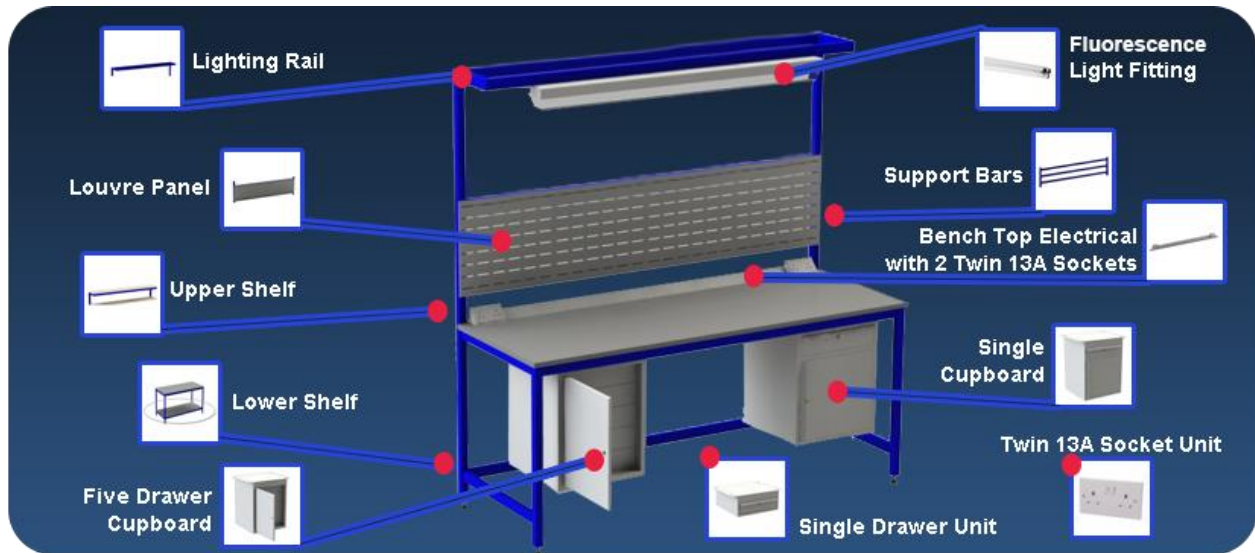

ACCESSORIES FOR WORKBENCHES

Code	Description	Price
SB1200	1200mm Support Bars	£60.00
SB1500	1500mm Support Bars	£65.00
SB2000	2000mm Support Bars	£84.75
LR1200	1200mm Light Rail	£73.50
LR1500	1500mm Light Rail	£78.75
LR2000	2000mm Light Rail	£89.25
US1200L	1200mm Laminate Upper Shelf	£113.75
US1500L	1500mm Laminate Upper Shelf	£118.25
US2000L	2000mm Laminate Upper Shelf	£143.75
US1200MDF	1200mm MDF Upper Shelf	£89.25
US1500MDF	1500mm MDF Upper Shelf	£94.50
US2000MDF	2000mm MDF Upper Shelf	£110.25
LS1200L	1200mm Laminate Lower Shelf	£89.25
LS1500L	1500mm Laminate Lower Shelf	£94.50
LS2000L	2000mm Laminate Lower Shelf	£107.26
LS1200MDF	1200mm MDF Lower Shelf	£89.25
LS1500MDF	1500mm MDF Lower Shelf	£94.50
LS2000MDF	2000mm MDF Lower Shelf	£107.26
SDU	Single Drawer Unit	£99.75
SCU	Single Cupboard Unit	£110.25
SCDU	Single Cupboard & Drawer Unit	£152.25
FDCU	Five Drawer Cupboard Unit	£257.25
BTE1200	1200mm Bench Top Electrical	£120.00
BTE1500	1500mm Bench Top Electrical	£125.00
BTE2000	2000mm Bench Top Electrical	£130.00
BTE1200W	1200mm Bench Top Electrical Wired	£190.00
BTE1500W	1500mm Bench Top Electrical Wired	£195.00
BTE2000W	2000mm Bench Top Electrical Wired	£200.00
TSU	Twin Socket Unit	£47.25
TSUW	Twin Socket Unit Wired	£123.32
FLF	Fluorescent Light Fitting	£68.25
FLFW	Fluorescent Light Fitting Wired	£147.23
LP	Louvre Panel	£26.25
TP	Tool Panel	£26.25
V4	4" Vice	£84.00
V6	6" Vice	£120.75
V8	8" Vice	£162.75