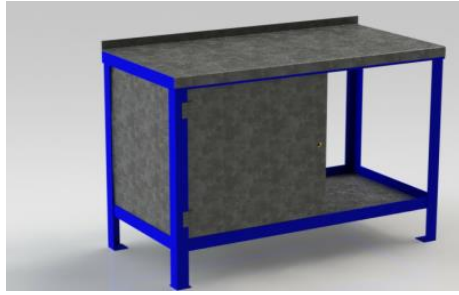

HEAVY DUTY WORKBENCHES WITH A STEEL TOP